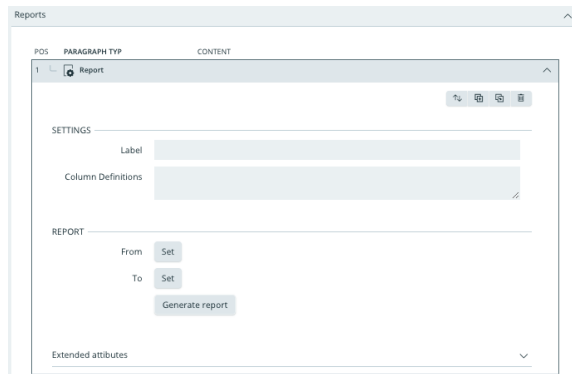

Introduction

Enables revision comprehensive data reporting. Input fields with different labels can be merged together in the result.

Field| Description|

Label	Title of this report.
Column Definitions	Columns reaching across reports. Format: { Column = Original Columns; ... }

Felix Biler: Bitte Bild ohne Weitere Eigenschaften, da die in diesem Fall irrelevant sind
René Bock: ist gefixt

Carrying out Revision-Overarching Analyses

- By means of the button *generate report* a CSV file that summarizes revision-overarching results is generated. The time frame can be set using From To (the latter values are not persistently saved.)